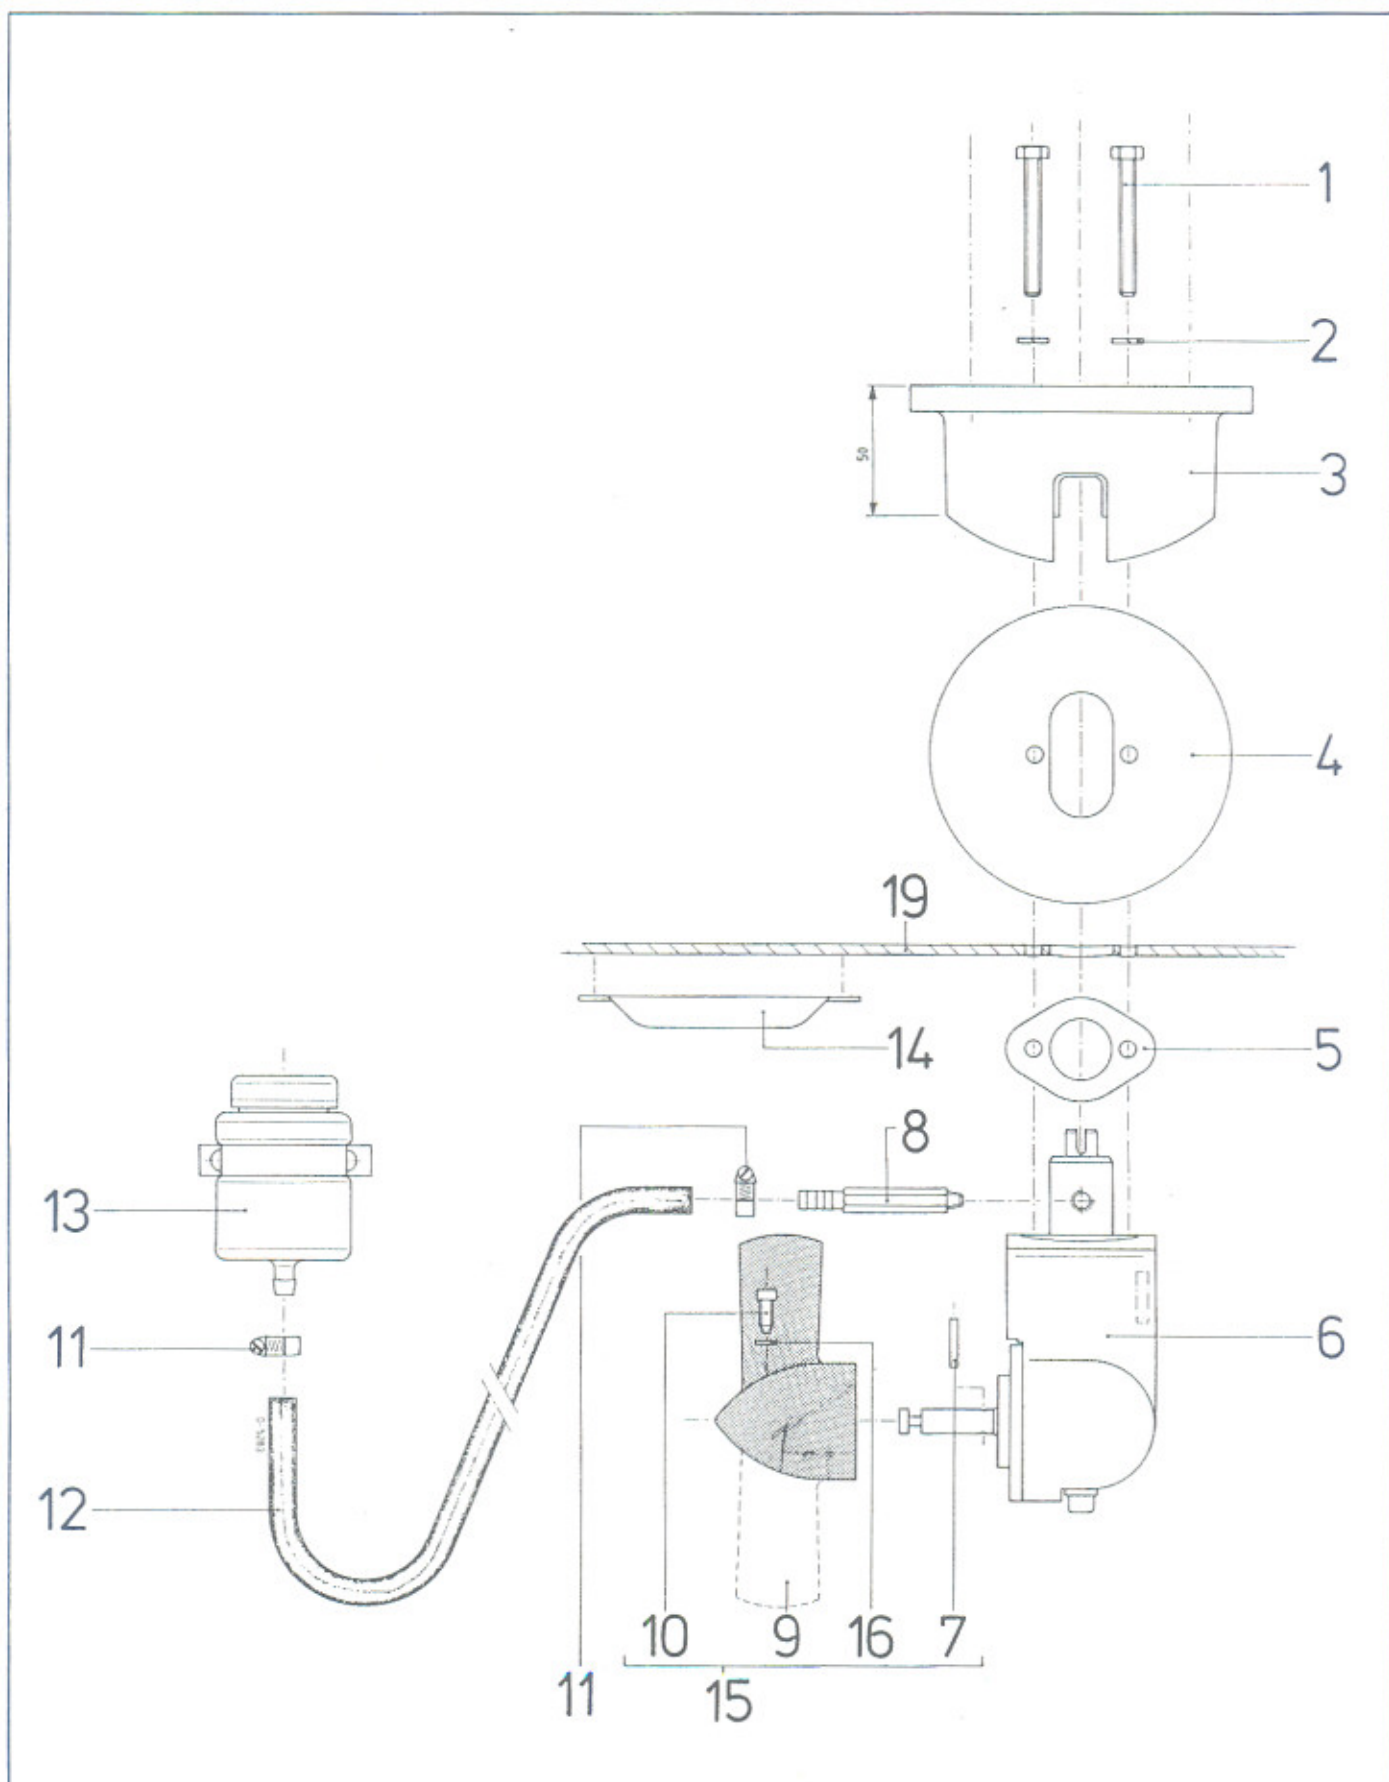

groep/ group	blz./ page	type	omschrijving/description	datum/date
2	04	B0W4512 B0W4524	Tussenflens/staartstuk/propeller Flange/tailpiece/propeller	04-06-92