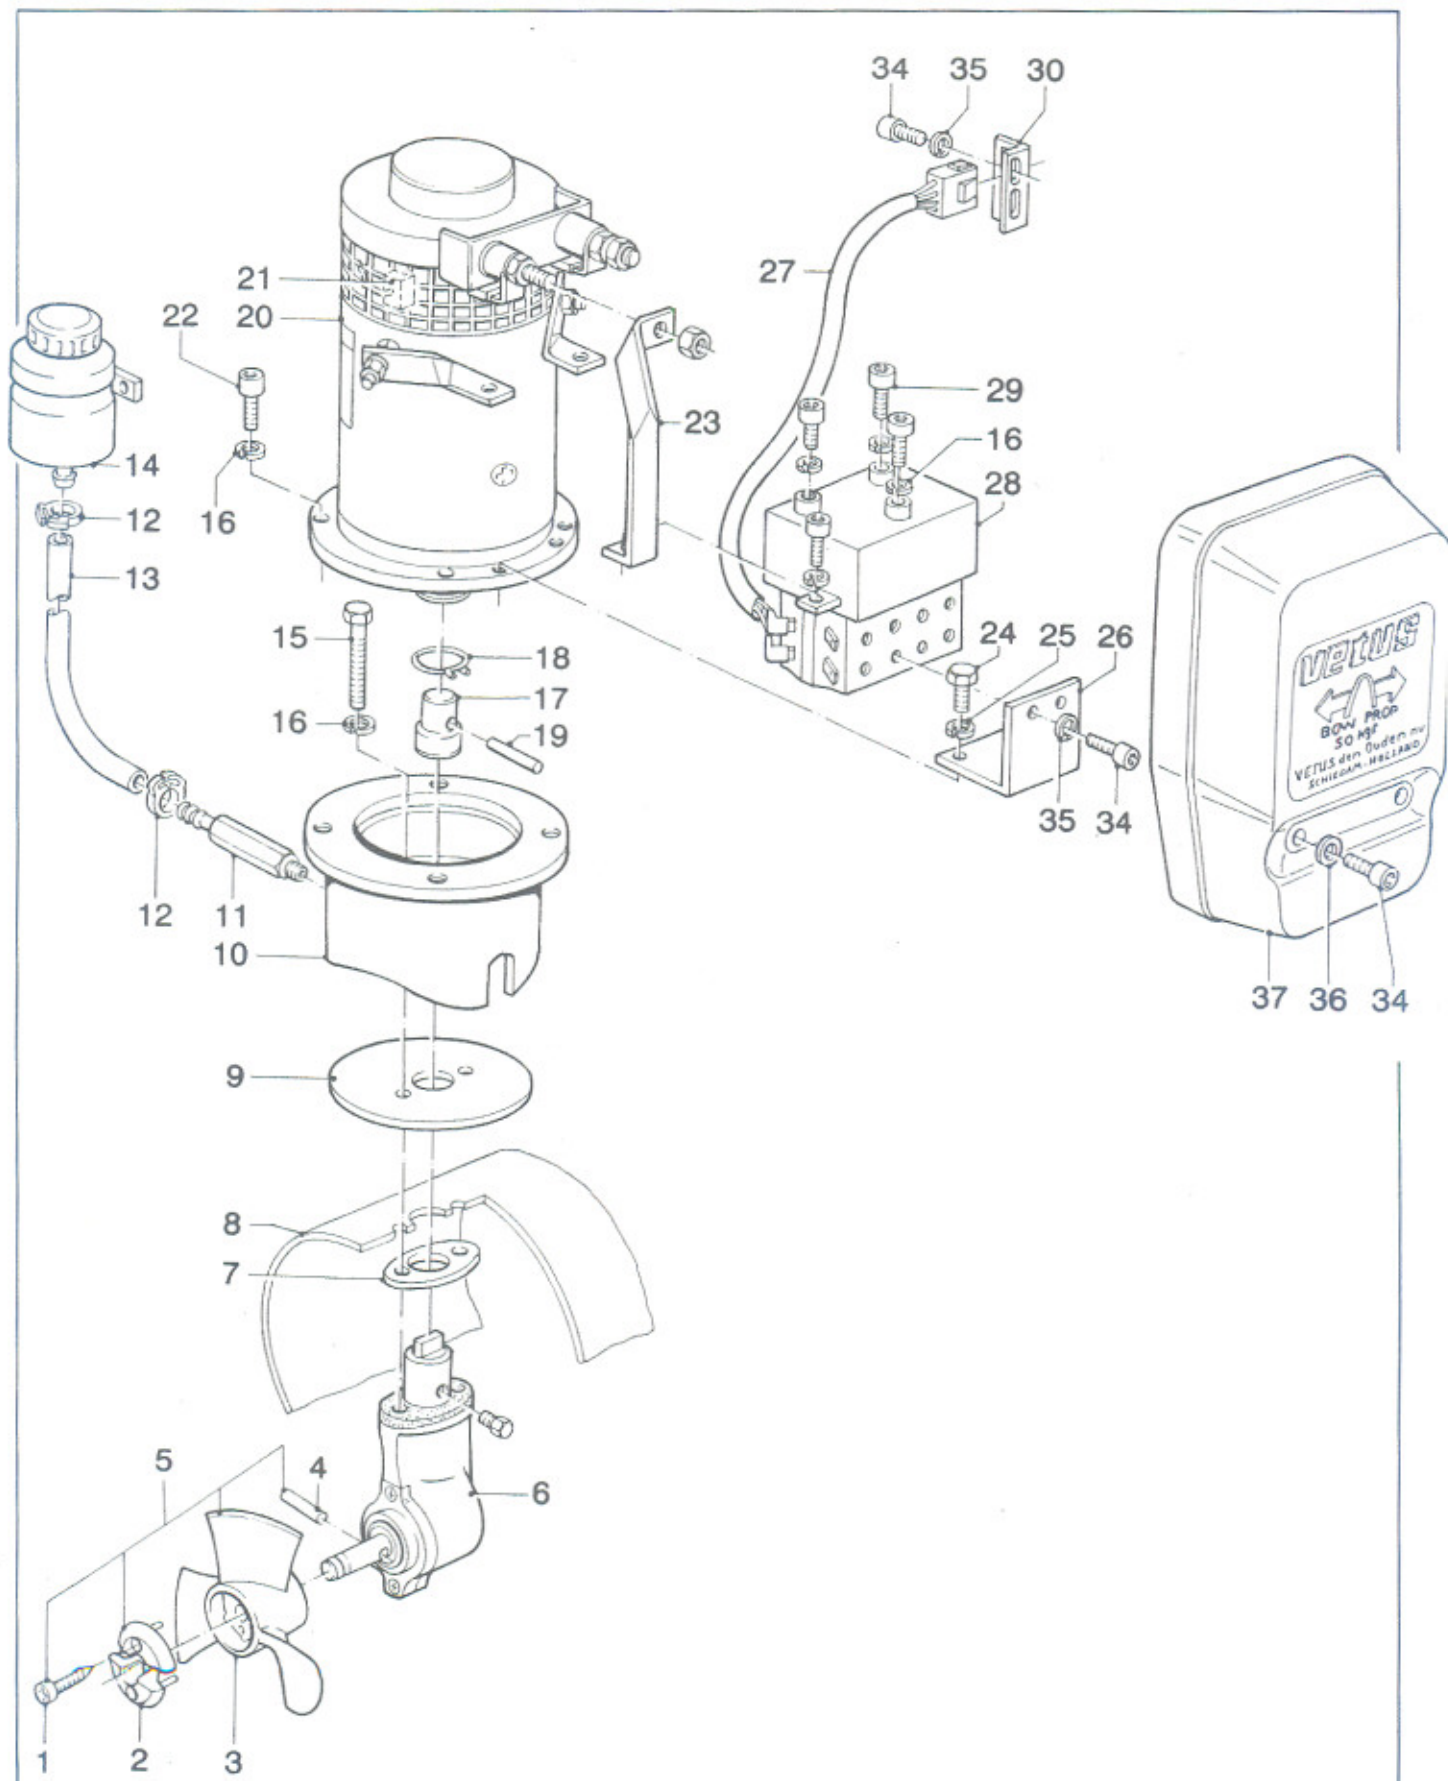

groep/ group	blz./ page	type	omschrijving/description	datum/date
2	08	BOW5012 BOW5024	Boegschroef 50 kgf Bow propeller 50 kgf	05-03-98