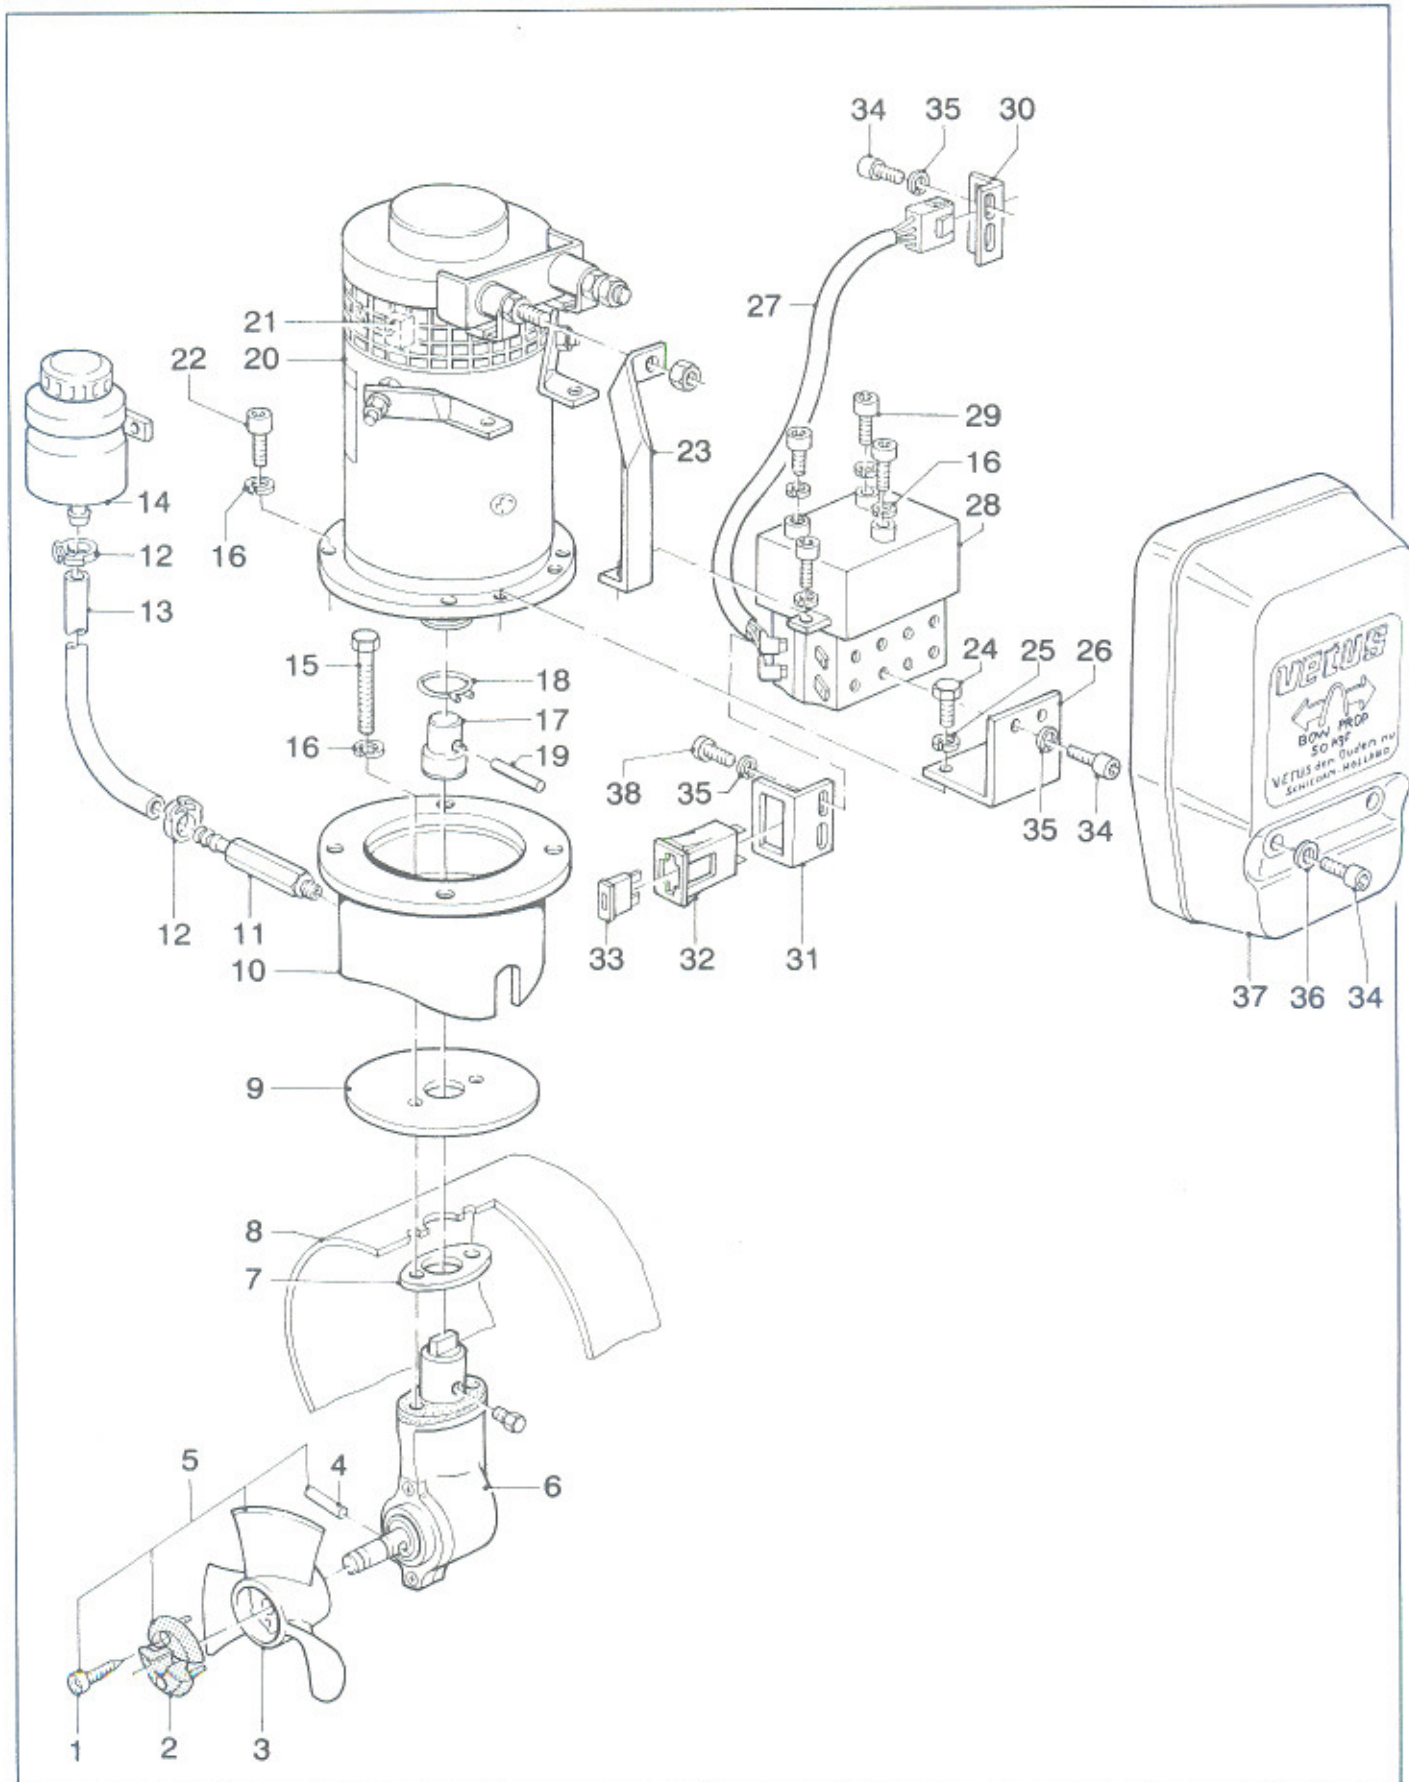

groep/ group	blz./ page	type	omschrijving/description	datum/date
2	09	BOW5012 BOW5024	Boegschroef 50 kgf II Bow propeller 50 kgf II	29-01-98