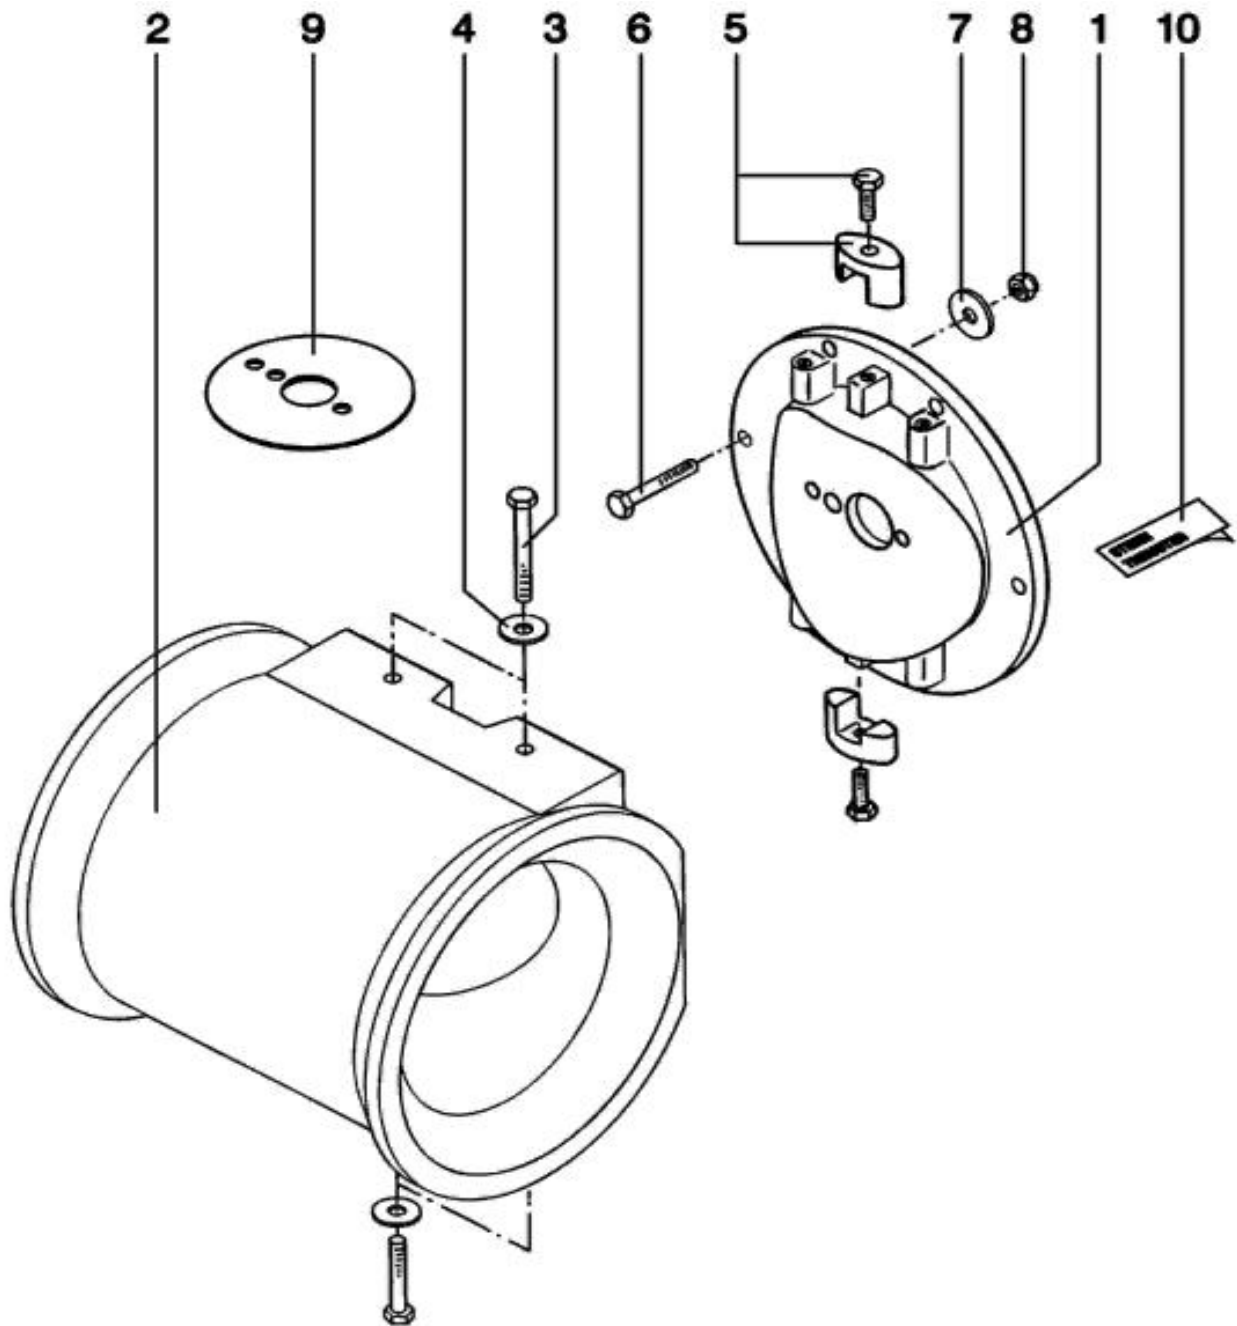

groep/ group	blz./ page	type	omschrijving/description	datum/date
2	4	STERN150	Hekschroef montageset 150mm Stern-thruster mounting set 150mm	29-1-2001