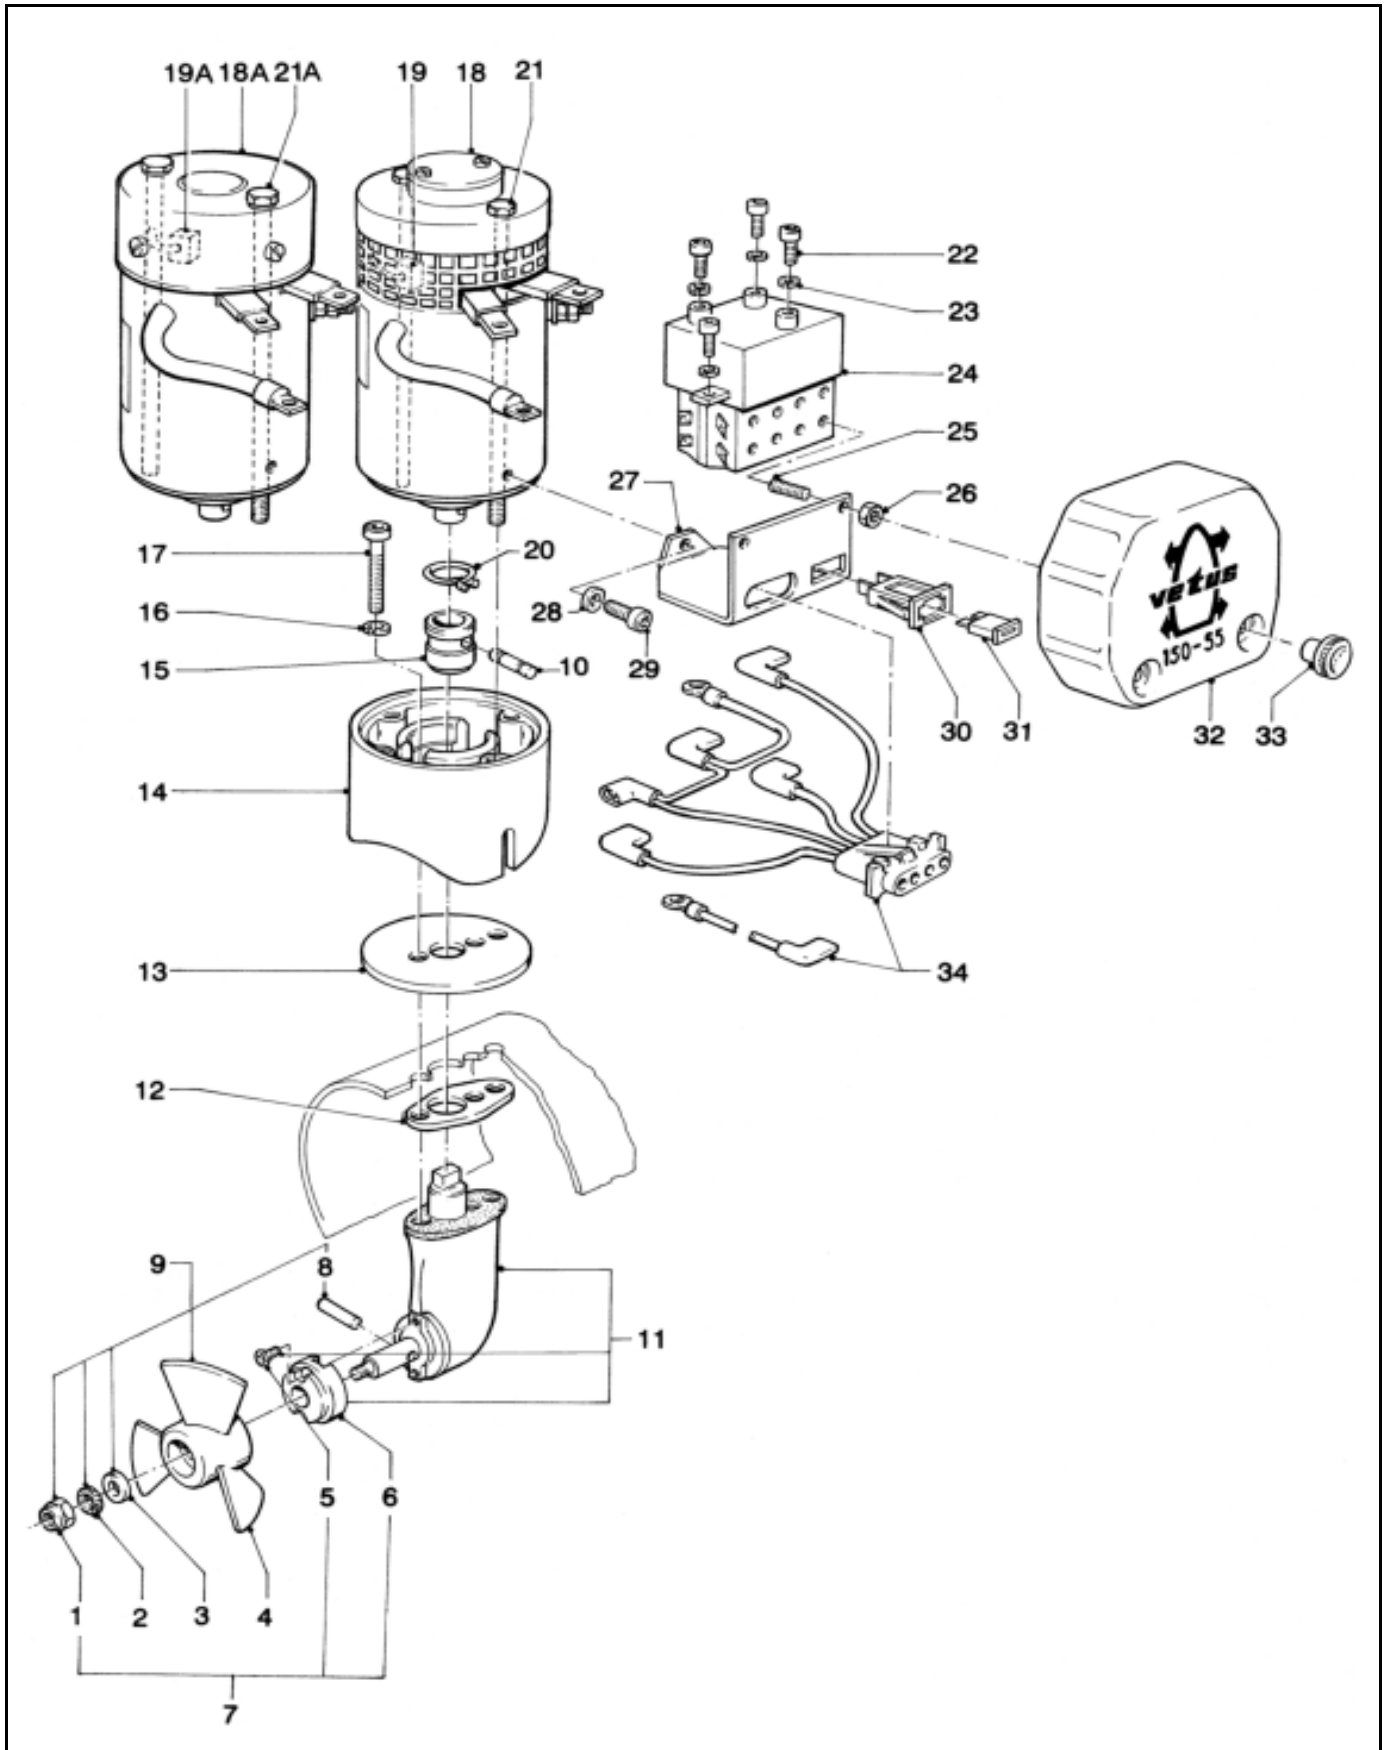

groep/ group	blz./ page	type	omschrijving/description	datum/date
2	2	BOW5512 BOW5524	Boegschroef 55kgf voor tunnel 150mm Bow thruster 55kgf for tube 150mm	25-1-2001