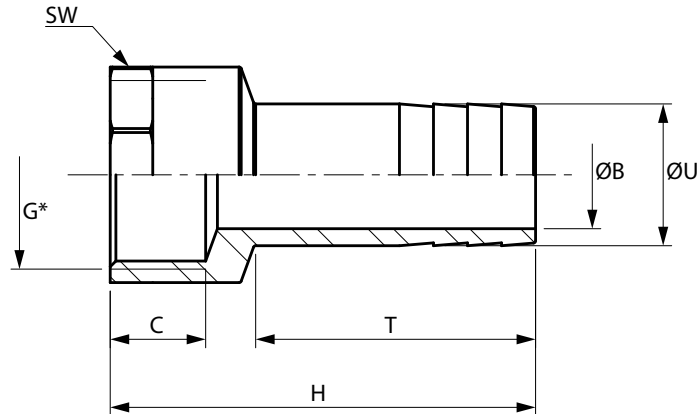

DATASHEET

Productcode	Description
QA05F_(series)	Stainless steel (AISI 316) hose connector, female thread

Material composition													
C	Si	Mn	P	S	Cr	Ni	Mo	Cu	Ti	V	AL	Nb	Fe
0.046	0.578	0.894	<0.001	<0.020	17.6	10.2	2.2	0.135	0.139	0.049	0.051	0.178	68.4

Type	Thread (G*)	ØU [mm]	ØB [mm]	H [mm]	C [mm]	T [mm]	Weight [kg]
QA05FC-15	3/8"	15	10	41	11.5	26.5	0.04
QA05FD-15	1/2"	15	10	48	15.5	27	0.06
QA05FD-20	1/2"	20	15	48	15.5	30	0.06
QA05FE-20	3/4"	20	14	56	16	34	0.09
QA05FF-25	1"	25	18.5	63	19	37.5	0.14
QA05FG-35	1 1/4"	35	28	69	21	42	0.30
QA05FG-40	1 1/4"	40	34	69	21	42	0.30
QA05FH-45	1 1/2"	45	38	76	21.5	50	0.40
QA05FI-50	2"	50	42	90.5	24	59.5	0.50

(*) According to ISO 228/1-G..

The drawing and dimensions mentioned on this data sheet are for information purposes only. Users acknowledge that no rights, guarantees or warranties may be derived from them.