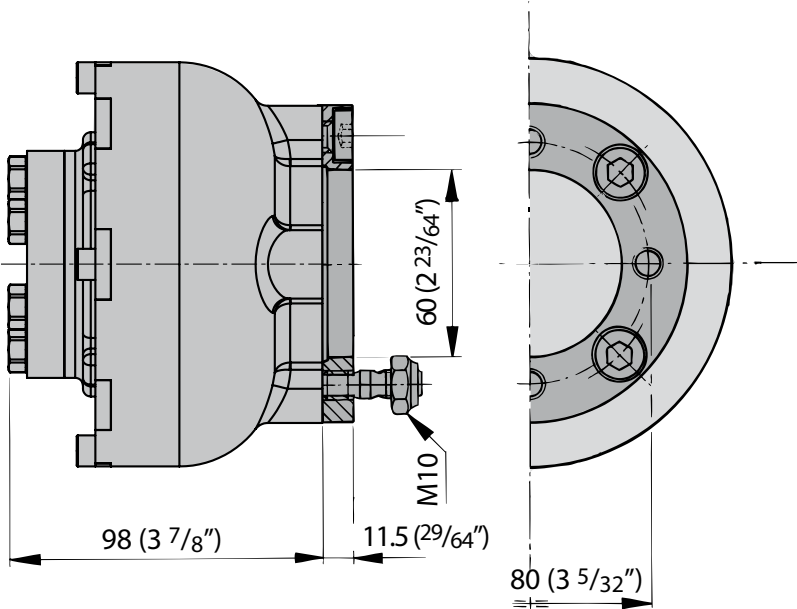

Adaptor flange for Uniflex 13

Adaptor flange for Uniflex 13

Uniflex 13 ↔	Volvo	MS10A	MS10L
		MS15A	MS15L
		MS25A	MS25L