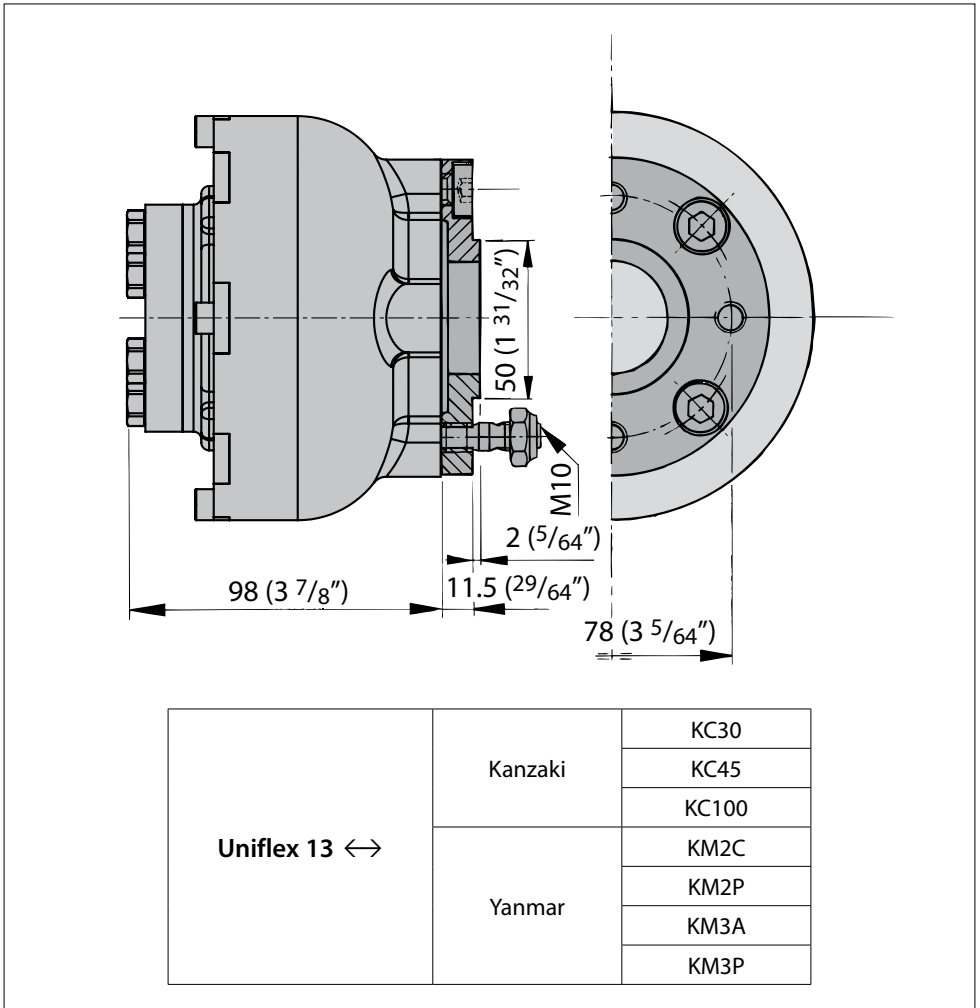

Adaptor flange for Uniflex 13

Adaptor flange for Uniflex 13

Uniflex 13 ↔	Volvo	MS10A	MS10L
		MS15A	MS15L
		MS25A	MS25L